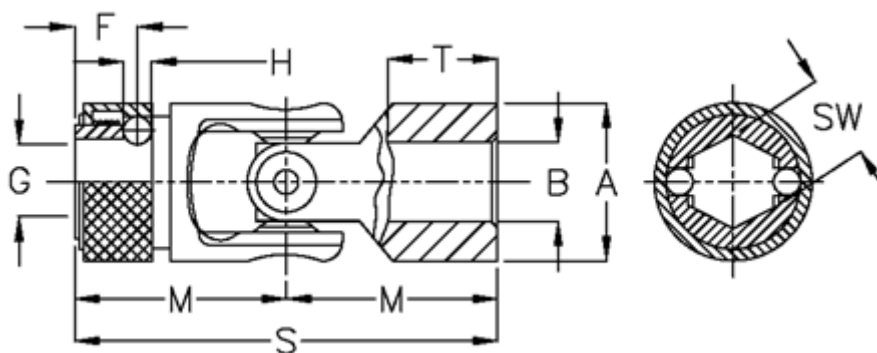

Data Sheet

Article number: 07625427

Description: Cross joint w/needle bearing
W/rapid change coupling, 0.625.427

Measures

A	= 25	sw = 11.15
B H7	= 14	T = 22
F	= 13.5	
G	= 10.5	
H	= 4.00	
M	= 37	
MD max N m	= 20	
s	= 74	